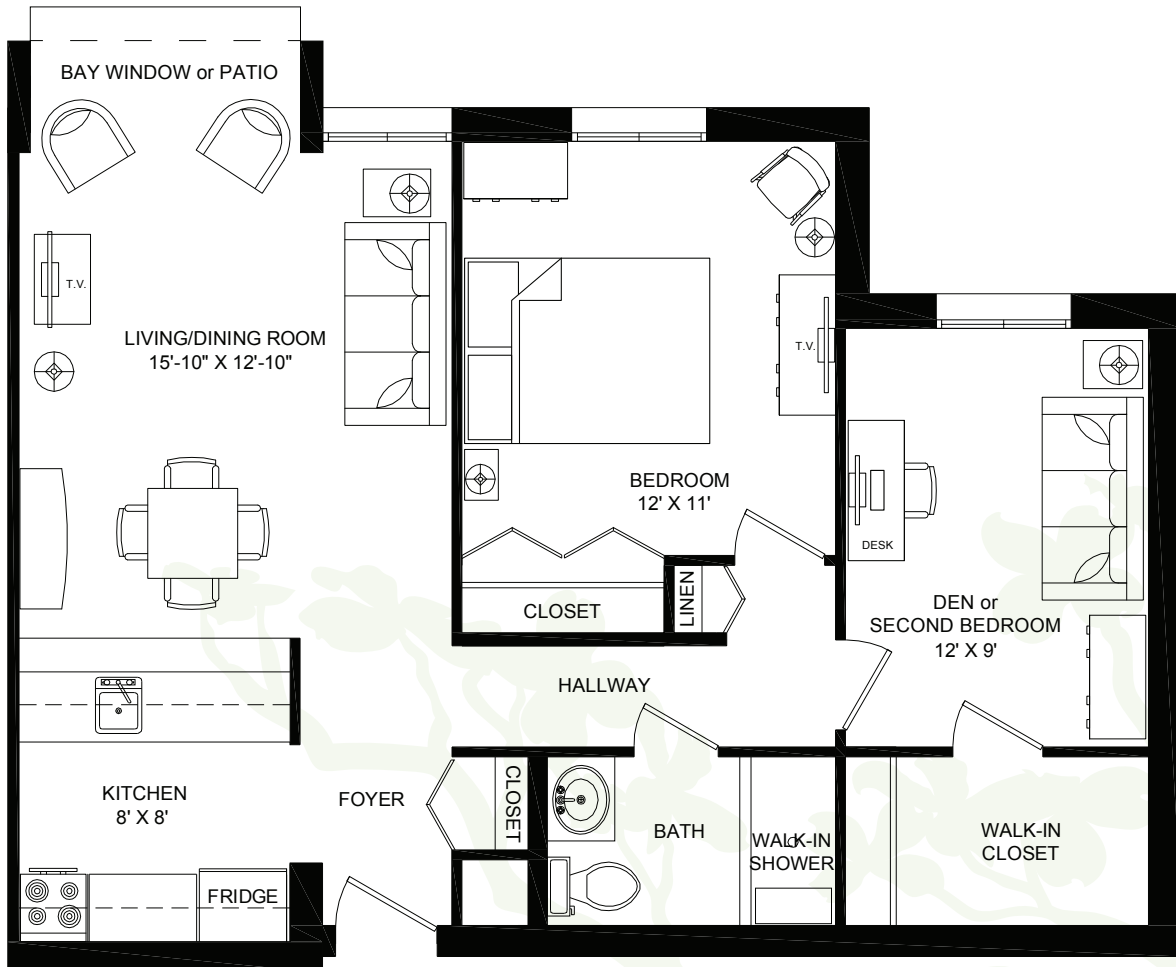

Chestnut

One Bedroom | 556 square feet

804-741-8624 | stmaryswoods.com | 1257 Marywood Lane | Richmond, VA 23229
Sponsored by the Catholic Diocese of Richmond.

Coordinated Services Management – Professional Management of Retirement Communities since 1981