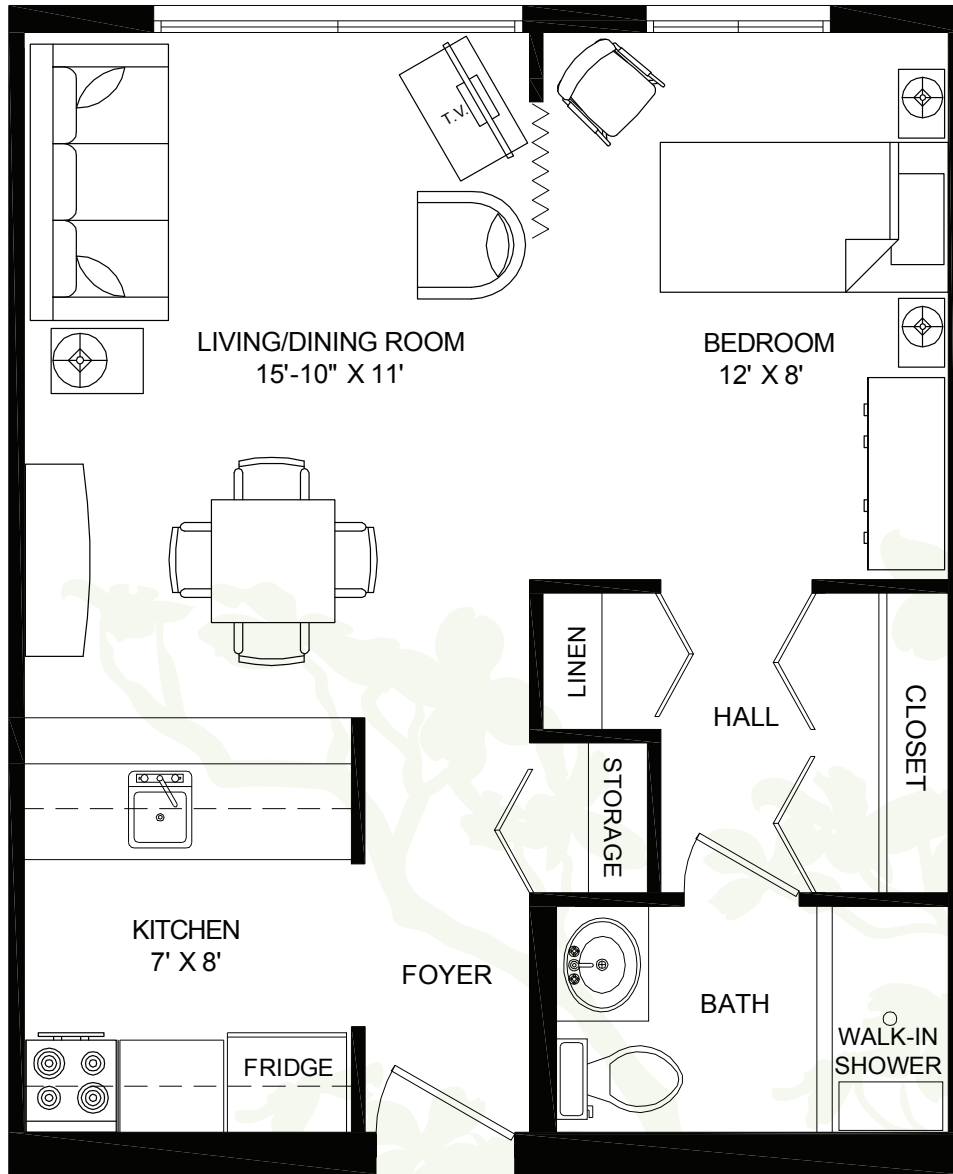

Birch

One Bedroom | 508 square feet

804-741-8624 | stmaryswoods.com | 1257 Marywood Lane | Richmond, VA 23229
Sponsored by the Catholic Diocese of Richmond.

Coordinated Services Management – Professional Management of Retirement Communities since 1981