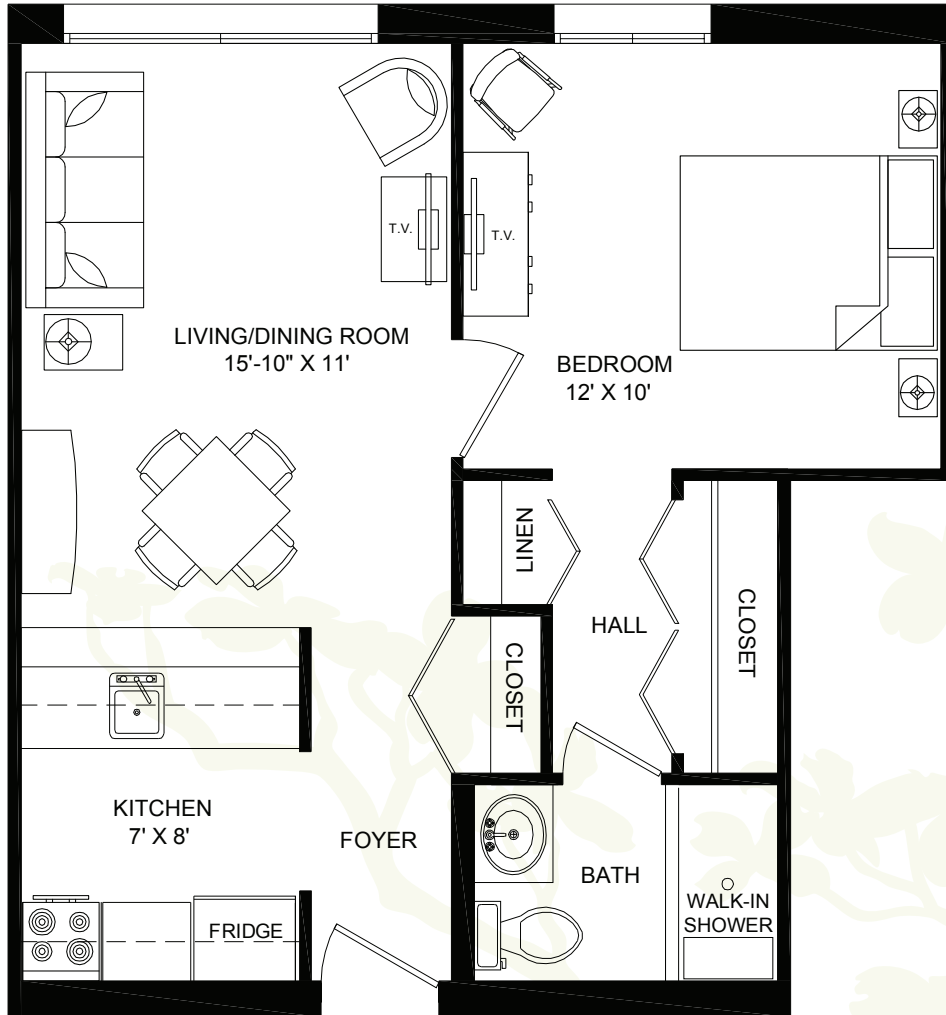

# Dogwood

One Bedroom | 568 square feet

804-741-8624 | [stmaryswoods.com](http://stmaryswoods.com) | 1257 Marywood Lane | Richmond, VA 23229  
Sponsored by the Catholic Diocese of Richmond.

Coordinated Services Management – Professional Management of Retirement Communities since 1981